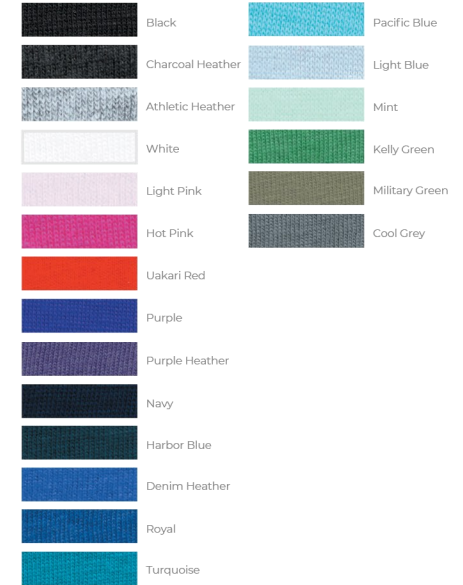

STYLE: YC1040

CATEGORY: CHILDRENS

NAME: CHILDREN'S T-SHIRT

AVAILABLE COLORWAYS

FABRIC

- 30 single
- 4.3 oz.
- 100% combed ring-spun cotton
- Heathers 60/40 cotton/polyester
- Athletic Heather 85/15 cotton/viscose

Detail	XS	S	M	L	XL	2XL	3XL	4XL	5XL	6XL
Chest Width	12	14	16	18	19					
Body Length	18	20	22	24	26					