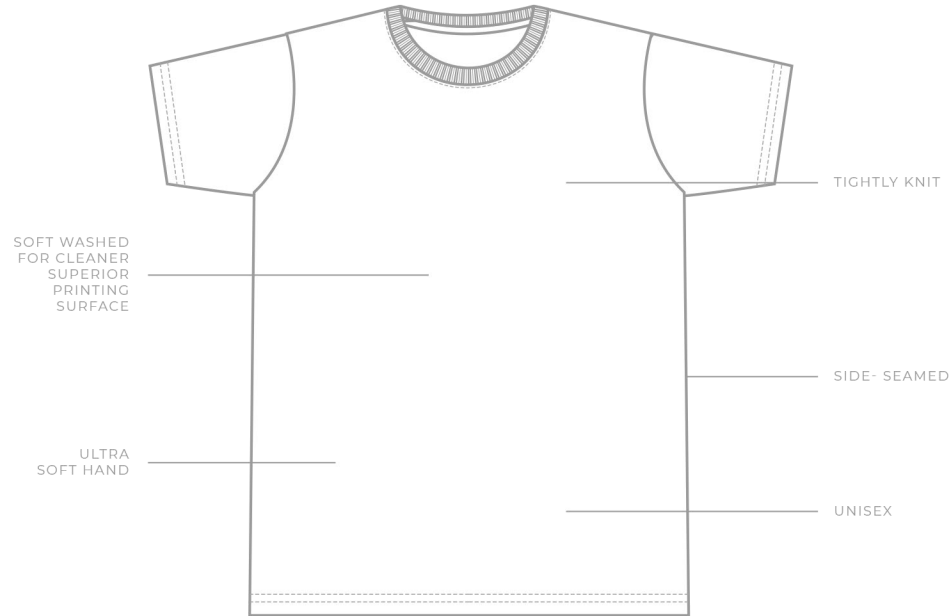

STYLE: YC1040

CATEGORY: CHILDRENS

NAME: CHILDREN'S T-SHIRT

AVAILABLE COLORWAYS

FABRIC

- 30 single
- 4.3 oz.
- 100% combed ring-spun cotton
- Heathers 60/40 cotton/polyester
- Athletic Heather 85/15 cotton/viscose

Detail	XS	S	M	L	XL	2XL	3XL	4XL	5XL	6XL
Chest Width	12	14	16	18	19					
Body Length	18	20	22	24	26					