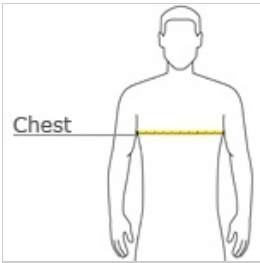

- 3.8-ounce, 100% polyester interlock with PosiCharge technology
- Removable tag for comfort and relabeling
- Set-in sleeves

Given the extreme heat required for sublimation, please consult with your decorator. It is highly recommended to sample test product by color before production.

HOW TO MEASURE

CHEST WIDTH

Measure under the arm and around the fullest part of the chest with arms down, keeping tape horizontal.

SIZE CHART

	LT	XLT	2XLT	3XLT	4XLT
Chest	41-43	44-46	47-49	50-53	54-57

COLOR INFORMATION