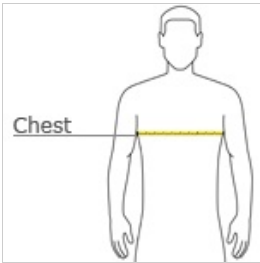

front

back

HOW TO MEASURE

CHEST WIDTH

Measure under the arm and around the fullest part of the chest with arms down, keeping tape horizontal.

SIZE CHART

| | | | | | | | | | | | | | | | |
|-------|-------|-------|-------|-------|-------|-------|-------|-------|-------|-------|-------|-------|-------|-------|-------|
| | XS | XS | S | S | M | M | L | L | XL | XL | 2XL | 3XL | 3XL | 4XL | 4XL |
| Chest | 32-34 | 32-34 | 35-37 | 35-37 | 38-40 | 38-40 | 41-43 | 41-43 | 44-46 | 44-46 | 47-49 | 50-53 | 50-53 | 54-57 | 54-57 |