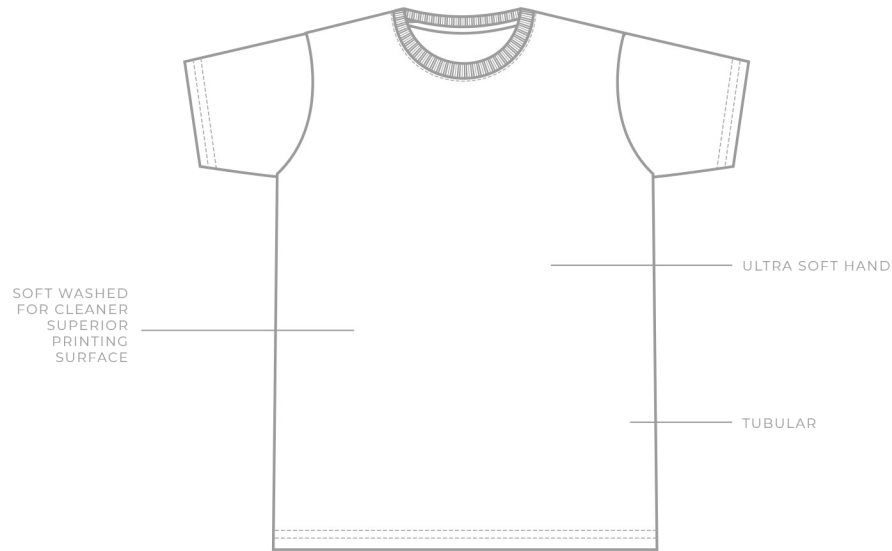

STYLE: M1045

CATEGORY: MENS

NAME: SHORT SLEEVE TUBULAR T-SHIRT

AVAILABLE COLORWAYS

FABRIC

- 30 single
- 4.3 oz.
- 100% combed ring-spun cotton
- Heathers 60/40 cotton/polyester
- Athletic Heather 85/15 cotton/viscose

Detail	XS	S	M	L	XL	2XL	3XL	4XL	5XL	6XL
Chest Width	16	18	20	22	24	26	28	30	32	
Body Length	27	28	29	30	31	32	33	34	35	

tear
away
label