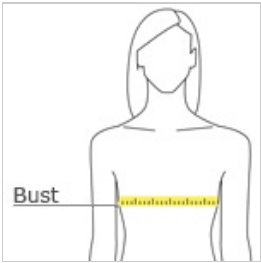

BELLA+CANVAS.

**DISCONTINUED BELLA+CANVAS® Women's
Triblend Racerback Tank. BC8430**

- Relaxed fit
- Tear-away label
- Side seamed
- Raw edge seams
- 3.8-ounce, 50/25/25 poly/Airlume combed and ring spun cotton/rayon, 40 singles
- Black Heather Triblend: 70/15/15 Airlume combed and ring spun cotton/poly/rayon

CARE INSTRUCTIONS

Machine wash warm, inside out, with like colors. Only non-chlorine bleach. Tumble dry low. Medium iron. Do not iron decoration. Do not dry clean.

front

back

HOW TO MEASURE

BUST

Measure under the arm and around the fullest part of the bust with arms down, keeping tape horizontal.