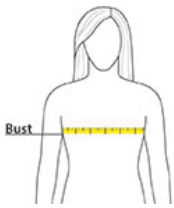

SPEC SHEET + MEASUREMENTS

District® Women's Perfect Blend® CVC Tee. DM108L

HOW TO MEASURE

BUST

Measure under the arm and around the fullest part of the bust with arms down, keeping tape horizontal.

COLORS

Aqua Heather

Black
PMS BLACK
C

Charcoal
PMS 7540C

Heathered
Bright
Turquoise
PMS 7690C

Heathered
Charcoal
PMS 7540C

Heathered
Eggplant
PMS 7659C

Heathered
Navy
PMS 2379C

Heathered
Olive
PMS 418C

Heathered
Red
PMS 194C

Heathered
Royal
PMS 660C

Heathered
Royal
PMS 660C

Heathered
Teal
PMS 2238C

Light Heather
Grey
PMS COOL
GRAY 5C

White