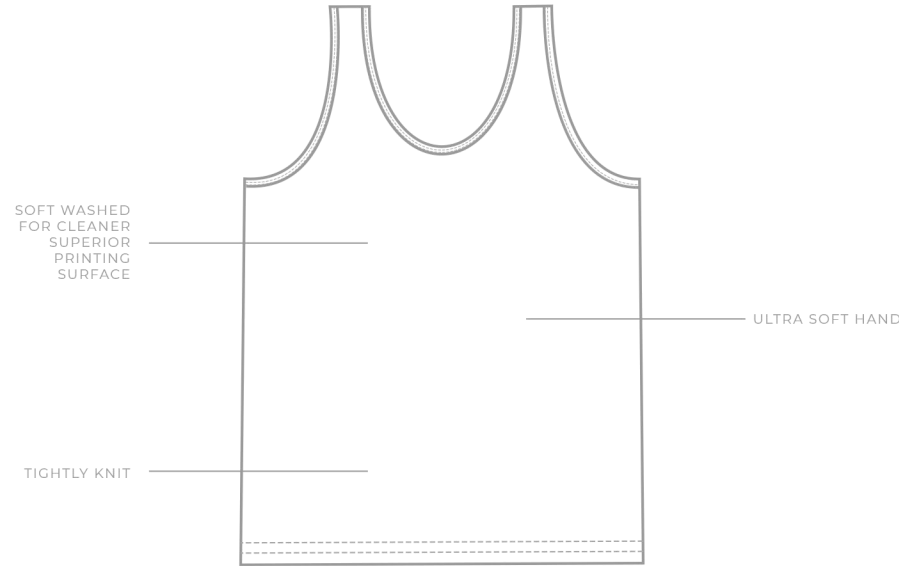

STYLE: MC1792/MC1792C

CATEGORY: MENS

NAME: PREMIUM CONTRAST TRIM TANK TOP

AVAILABLE COLORWAYS

- Body / Trim
-  Black / Athletic Heather
 -  Vintage White / Athletic Heather
 -  White / Athletic Heather
 -  Dusty Rose / Cool Grey
 -  Light Blue Heather / Cacao Shell
 -  Uakari Red / Navy Blazer
 -  Vintage Gold / Harbor Blue
- MC1792C
-  Riverstone Camo / Vintage Black
 -  Khaki Camo / Cacao Shell

FABRIC

- 24 single
- 5.5 oz.
- 100% combed ring-spun cotton
- Athletic Heather 85/15 cotton/viscose

Detail	XS	S	M	L	XL	2XL	3XL	4XL	5XL	6XL
Chest Width		18	20	22	24	26	28			
Body Length		28	29	30	31	32	33			

tear
away
label