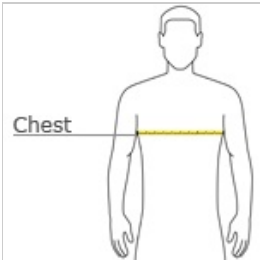

DISCONTINUED Gildan® Heavy Cotton™ Tank Top. G5200

- 5.3-ounce, 100% cotton
- 50/50 cotton/poly (Graphite Heather)
- Tearaway label
- Banded neck and armholes
- Double-needle bottom hem

front

back

HOW TO MEASURE

CHEST WIDTH

Measure under the arm and around the fullest part of the chest with arms down, keeping tape horizontal.

COLOR INFORMATION

*Not all sizes are available in every color.