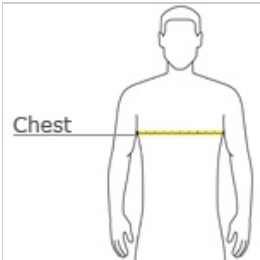

- 4.1-ounce, 100% polyester jersey with PosiCharge technology (Electric Heather)
- 4.7-ounce, 100% polyester jersey with PosiCharge technology (solid)
- Removable tag for comfort and relabeling
- Set-in sleeves

front

back

HOW TO MEASURE

CHEST WIDTH

Measure under the arm and around the fullest part of the chest with arms down, keeping tape horizontal.

COLOR INFORMATION