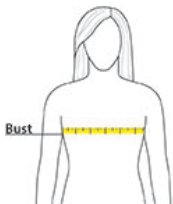

## PRODUCT MEASUREMENTS

	XS	S	M	L	XL	XXL	3XL	4XL
Body Length at Back	25 1/2	26	26 1/2	27	27 1/2	28	28 1/2	29
Bust	17 1/2	18 1/2	19 1/2	21	22 1/2	24	26	28
Size	2	4/6	8/10	12/14	16/18	20/22	24/26	28/30
Sleeve Length	32 1/2	33	33 1/2	34 1/8	34 3/4	35 3/8	35 3/4	36 1/8

**Body Length at Back:** Measured from high point shoulder to finished hem at back.

**Bust:** Measured across the chest one inch below armhole when laid flat.

**Sleeve Length:** Start at center of neck and measure down shoulder, down sleeve to hem.

## SIZE CHARTS

	XS	S	M	L	XL	XXL	3XL	4XL
Bust	32-34	35-36	37-38	39-41	42-44	45-47	48-51	52-55
Size	2	4/6	8/10	12/14	16/18	20/22	24/26	28/30

## HOW TO MEASURE