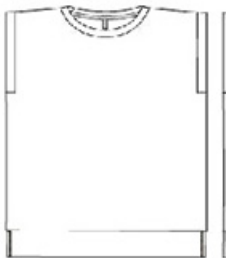

CARE INSTRUCTIONS

Machine wash warm, inside out, with like colors. Only non-chlorine bleach. Tumble dry low. Medium iron. Do not iron decoration. Do not dry clean.

Sketches

front