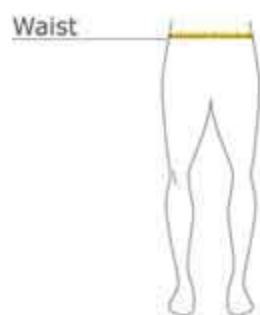

HOW TO MEASURE

WAIST
Measure waist at the height pants are normally worn, and keep tape comfortably loose.

SIZE CHART

Size	27	28	29	30	31	32	33	34
Waist	27.5	28.5	29.5	30.5	31.5	32.5	33.5	34.5
Avail. Lengths	37U	30,32,37U	37U	*28,30,*31,32,37U	37U	*28,30,*31,32,*33,34,37U	37U	*28,*29,30,*31,32,*33,34,37U,40U
Back Pocket	5.25	5.25	5.25	5.25	5.25	5.25	5.25	5.25
Cuff Opening	15.75	16	16.25	16.5	16.75	17	17.25	17.5
Size	35	36	37	38	40	42	44	46
Waist	35.5	36.5	37.5	38.5	40.5	42.5	44.5	46.5
Avail. Lengths	37U	*28,*29,30,*31,32,*33,34,37U,40U	37U	*28,*29,30,*31,32,*33,34,37U,40U	*28,30,*31,32,*33,36U,40U	*28,30,*31,32,*33,36U,40U	*28,30,*31,32,36U	30,36U
Back Pocket	5.25	5.25	5.25	5.25	5.25	5.25	5.25	5.25
Cuff Opening	17.75	18	18.25	18.5	18.75	19	19.25	19.5
Size	48	50	51	54	56	58	60	
Waist	48.5	50.5	51.5	54.5	56.5	58.5	60.5	
Avail. Lengths	30,36U	30,36U	36U	36U	36U	36U	36U	
Back Pocket	5.25	5.25	5.25	5.25	5.25	5.25	5.25	
Cuff Opening	19.75	20	20.25	20.5	20.75	21	21.24	

Waist measured by circumference. Length measured by inseam. Back pocket measured at opening. Cuff opening measured by circumference.

(U) Indicates unfinished hem.
Hemming service available in 1/2" increments on unfinished styles.

COLOR INFORMATION

Black
PMS 426 C

Brown
PMS 412 C

Charcoal
PMS 7540 C

Khaki
PMS NO MATCH

Navy
PMS 433 C

Spruce Green
PMS 432 C

White
PMS 7541 C