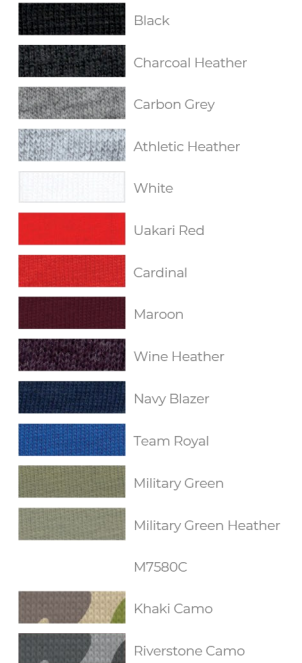

STYLE: **M7580**

CATEGORY: **FLEECE**

NAME: **PREMIUM JOGGER**

## AVAILABLE COLORWAYS

### FABRIC

- 8.5 oz.
- 100% cotton-faced exterior
- 65/35 cotton/polyester blend
- Heathers 55/45 cotton/polyester
- 3-end fleece

tear  
away  
label

Detail	XS	S	M	L	XL	2XL	3XL	4XL	5XL	6XL
Waist	28	30	32	34	36	38				
Inseam	28	29	30	31	32	33				
Back Pocket Width	5.25	5.25	5.25	5.25	5.25	5.25				
Back Pocket Height	6	6	6	6	6	6				