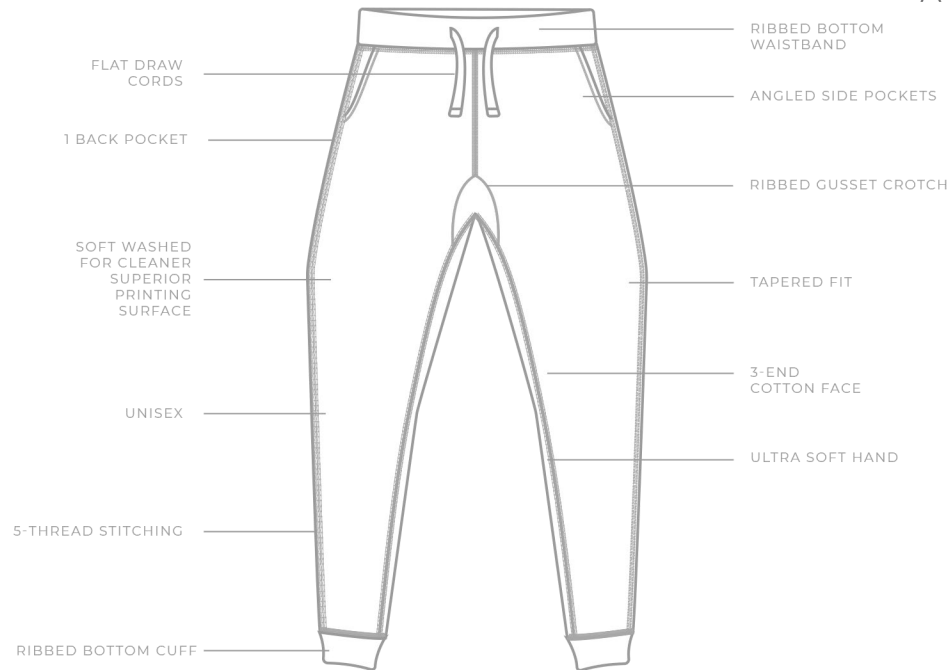

STYLE: **M7580**

CATEGORY: **FLEECE**

NAME: **PREMIUM JOGGER**

## AVAILABLE COLORWAYS

### FABRIC

- 8.5 oz.
- 100% cotton-faced exterior
- 65/35 cotton/polyester blend
- Heathers 55/45 cotton/polyester
- 3-end fleece

tear  
away  
label

Detail	XS	S	M	L	XL	2XL	3XL	4XL	5XL	6XL
Waist	28	30	32	34	36	38				
Inseam	28	29	30	31	32	33				
Back Pocket Width	5.25	5.25	5.25	5.25	5.25	5.25				
Back Pocket Height	6	6	6	6	6	6				