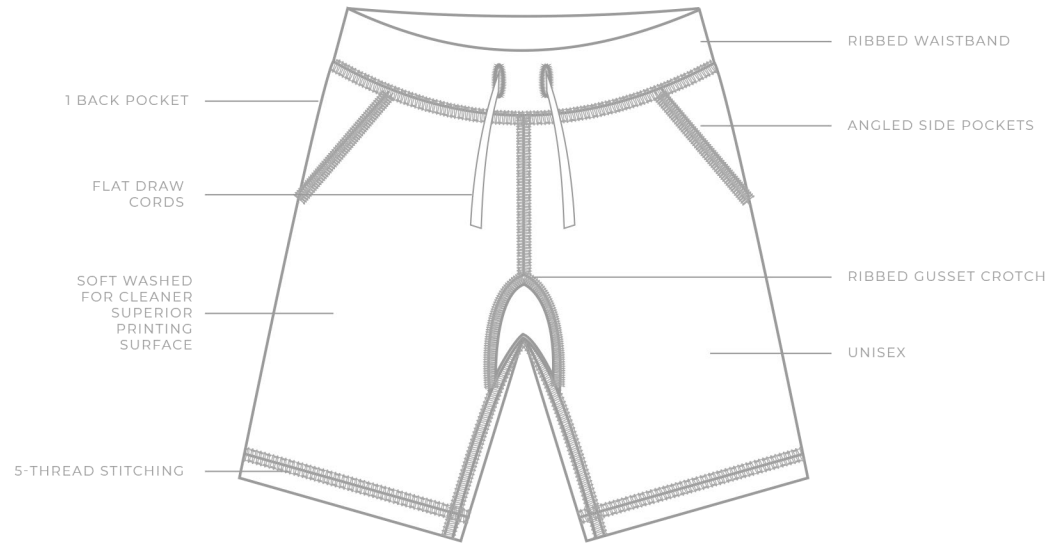

STYLE: **M7585**

CATEGORY: **FLEECE**

NAME: **PREMIUM SHORT**

AVAILABLE COLORWAYS

-  Black
-  Charcoal Heather
-  Carbon Grey
-  White
-  Uakari Red
-  Cardinal
-  Wine Heather
-  Navy Blazer
-  Team Royal
-  Military Green
-  Military Green Heather

FABRIC

- 8.5 oz.
- 100% cotton-faced exterior
- 65/35 cotton/polyester blend
- Heathers 55/45 cotton/polyester
- 3-end fleece

tear
away
label

Detail	XS	S	M	L	XL	2XL	3XL	4XL	5XL	6XL
Waist	28	30	32	34	36	38				
Inseam	9.5	10	10.5	11	11.5	12				
Back Pocket Width	5.25	5.25	5.25	5.25	5.25	5.25				
Back Pocket Height	6	6	6	6	6	6				