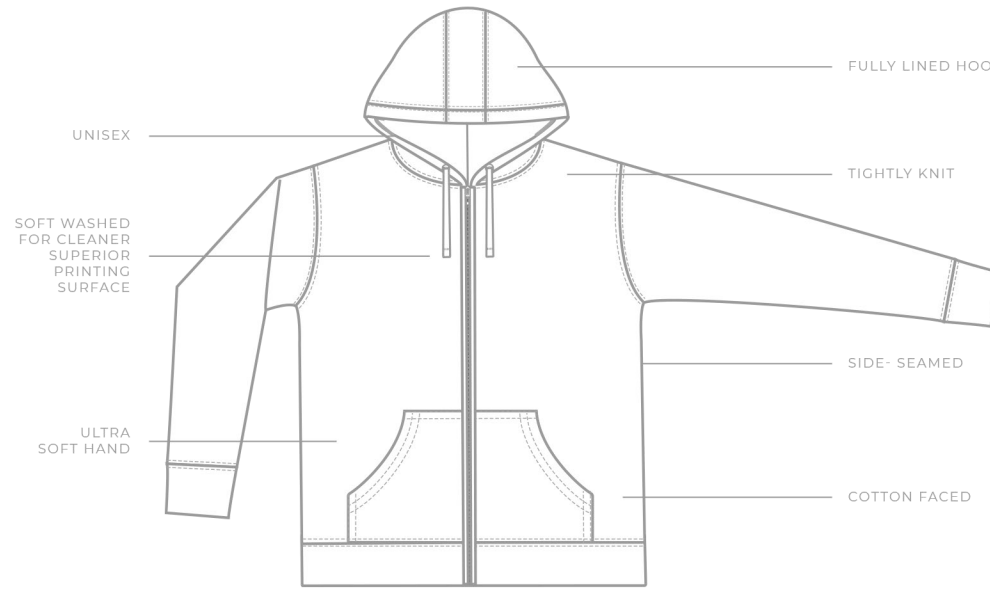

STYLE: Y2500

CATEGORY: CHILDRENS

NAME: CHILDREN'S LIGHTWEIGHT FULL-ZIP HOODIE

AVAILABLE COLORWAYS

FABRIC

·7.5 oz

·80/20 cotton/polyester

Detail	XS	S	M	L	XL	2XL	3XL	4XL	5XL	6XL
Chest Width	14	15.5	17	18.5	20					
Body Length HPS	17.5	19	20.5	22	23.5					
Sleeve Length SS	14	16	18	20.5	22					
Printable Area Chest Height	7.625	9.125	10	11.125	12.125					
Printable Area Sleeve Width (4 inches from Cuff Edge)	4.125	4.375	4.625	4.625	4.875					

tear
away
label