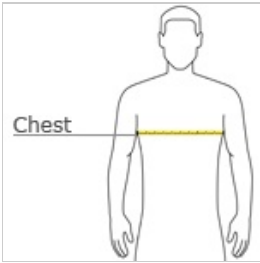

Stay comfortable throughout your shift in this soft, easy care scrub top. The pullover style lets you dress and undress with ease.

- 65/35 poly/cotton
- V-neckline
- Left chest pocket
- Even hem
- Machine washable

**CARE INSTRUCTIONS**

Machine wash cold with similar colors, Do not bleach, Tumble dry low, Remove promptly, Warm iron if needed.

**HOW TO MEASURE****CHEST WIDTH**

Measure under the arm and around the fullest part of the chest with arms down, keeping tape horizontal.