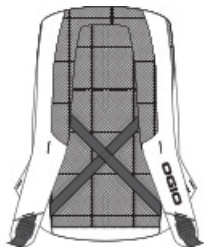

SPEC SHEET + MEASUREMENTS

OGIO® Downtown Pack. 91006

Product photo

- 300D poly two-tone twill
- Spacious main compartment
- Interior padded laptop compartment
- Deluxe organization panel
- Zippered fleece-lined top and side pocket for valuables and phone
- Zippered front pocket
- Zippered water bottle pocket
- Air mesh padded back and shoulder straps
- Integrated luggage trolley pocket on back
- Dimensions: 17.75"h x 10"w (top) x 11.5"w (bottom) x 8"d
- Capacity: 1,342 cu. in./22 L
- Weight: 1.31 lbs./0.58 kgs
- Laptop sleeve: 11"h x 11"w; fits most 17" laptops

Note: Bags not intended for use by children 12 and under.

Sketches

front

back

SPEC SHEET + MEASUREMENTS

OGIO® Downtown Pack. 91006

COLORS

Black
PMS BLACK
C