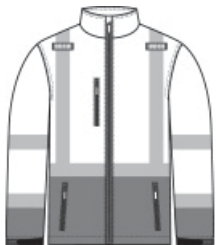

Sketches

front