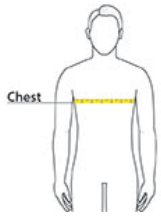

PRODUCT MEASUREMENTS

	S	M	L	XL	2XL	3XL	4XL	5XL
Body Length at Back	30 1/2	31	31	32	33	33 1/2	34	34 1/2
Chest	22 1/2	23 1/2	25	26 1/2	28	30	32	34
Sleeve Length from Center Back	36	36 3/4	37 1/2	38 1/4	39	39 3/4	40 1/2	41 1/4

Body Length at Back: Measured from high point shoulder to finished hem at back.

Chest: Measured across the chest one inch below armhole when laid flat.

Sleeve Length from Center Back: Measure from Center Back neck to shoulder point to sleeve hem.

SIZE CHARTS

	S	M	L	XL	2XL	3XL	4XL	5XL
Chest	35-37	38-40	41-43	44-46	47-49	50-53	54-57	58-60

SPEC SHEET + MEASUREMENTS

CornerStone[®] ANSI 107 Class 3 Soft Shell Jacket.
CSJ503

HOW TO MEASURE

CHEST

Measure under the arm and around the fullest part of the chest with arms down, keeping tape horizontal.