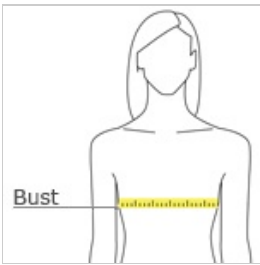

STAY-COOL WICKING ULTRABREATHABLE FLATLOCK SEAMS FOR COMFORT REFLECTIVE DETAILS

- 4-ounce, 100% poly with stay-cool wicking technology
- Sublimated tonal print
- OGIO heat transfer label for tag-free comfort
- Contrast binding at neck and armholes
- Reflective O heat transfer on left hem

CARE INSTRUCTIONS

Machine wash cold with like colors. Do not use fabric softener. Do not bleach. Tumble dry low. Cool iron. Do not dry clean.

front

back

HOW TO MEASURE

BUST

Measure under the arm and around the fullest part of the bust with arms down, keeping tape horizontal.

SIZE CHART

	XS	S	M	L	XL	2XL	3XL	4XL
Size	2	4/6	8/10	12/14	16/18	20/22	24/26	28/30
Bust	32-34	35-36	37-38	39-41	42-44	45-47	48-51	52-55

COLOR INFORMATION

Blacktop Camo Gear Grey Camo
 PMS NTR BLACK PMS 425C
 C