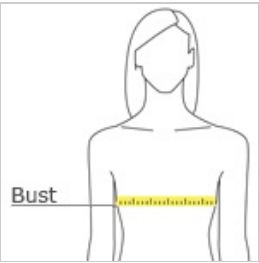

OGIO® ENDURANCE Ladies Level Mesh Tank. LOE352

STAY-COOL WICKING ULTRABREATHABLE MESH
REFLECTIVE DETAILS

- 3.2-ounce, 100% poly jacquard jersey with stay-cool wicking technology
- OGIO heat transfer label for tag-free comfort
- T-back strap with brushed metal ring at back
- Black reflective O heat transfer at front left hem

CARE INSTRUCTIONS

Machine wash cold with like colors. Do not use fabric softener. Do not bleach. Tumble dry low. Cool iron if necessary. Do not dry clean.

front

back

HOW TO MEASURE

BUST

Measure under the arm and around the fullest part of the bust with arms down, keeping tape horizontal.

SIZE CHART

	XS	S	M	L	XL	2XL	3XL	4XL
Size	2	4/6	8/10	12/14	16/18	20/22	24/26	28/30
Bust	32-34	35-36	37-38	39-41	42-44	45-47	48-51	52-55

COLOR INFORMATION

Blacktop
PMS NTR BLACK
C

Electric Blue
PMS 2145C

Tarmac Grey
PMS BLACK 7C