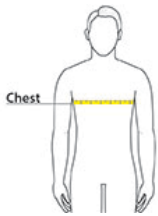

SPEC SHEET + MEASUREMENTS

Carhartt Force[®] Short Sleeve Pocket T-Shirt. CT106652

PRODUCT MEASUREMENTS

	S	M	L	XL	2XL	3XL	4XL
Body Length at Back	29 5/8	30 1/8	30 5/8	31 5/8	32 5/8	33 5/8	34 5/8
Chest	20	22	24	26	28	30	32
Chest Pocket Height	6	6	6	6	6	6	6
Chest Pocket Width	4 3/4	4 3/4	4 3/4	4 3/4	4 3/4	4 3/4	4 3/4
Sleeve Length from Center Back	17	18	19	20	21	22	23

Body Length at Back: Measured from high point shoulder to finished hem at back.

Chest: Measured across the chest one inch below armhole when laid flat.

Chest Pocket Height: Measure from top to bottom at center.

Sleeve Length from Center Back: Measure from Center Back neck to shoulder point to sleeve hem.

SPEC SHEET + MEASUREMENTS

Carhartt Force® Short Sleeve Pocket T-Shirt. CT106652

SIZE CHARTS

	S	M	L	XL	2XL	3XL	4XL	5XL	6XL
Chest	34-36	38-40	42-44	46-48	50-52	54-56	58-60	62-64	66-68

HOW TO MEASURE

CHEST

Measure under the arm and around the fullest part of the chest with arms down, keeping tape horizontal.

COLORS

Basil Heather

Black
PMS BLACK
C

Carbon
Heather
PMS 7540C

Heather Grey
PMS COOL
GRAY 6C