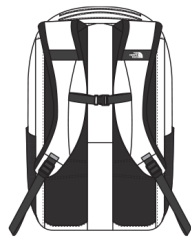

SPEC SHEET + MEASUREMENTS

The North Face® Stalwart Backpack. NF0A52S6

Product photo

Navigate your day efficiently from morning commute to evening gym session with this 26-liter backpack that has a large opening for quick-access to the main compartment. It also features an organizational panel and a 15" laptop padded sleeve to protect your gear, while keeping it accessible.

- Mid Grey Dark Heather/TNF Black and TNF Black Heather/ TNF Blue: 300D 100% recycled polyester heather ripstop canvas with non-PFC durable water-repellent (non-PFC DWR) finish
- TNF Black and Timber Tan: 600D 100% recycled polyester plain weave with non-PFC durable water-repellent (non-PFC DWR) finish
- 100% recycled trim
- The FlexVent™ suspension system with a flexible yoke built from custom injection-molded shoulder straps, an unbelievably comfortable, padded back panel; and a highly breathable lumbar panel
- Two webbing top handles for convenient opening and perfectly balanced carrying when the pack is by your side
- Pack stands on its own for easy loading and unloading
- Padded and protective 15" laptop sleeve in main compartment
- Huge main compartment holds all the must-haves for a day in the office or on campus
- Updated front compartment offers simplified organization and maintains essential features for storage such as secure-zip pockets, tablet sleeve and key fob
- 360-degree reflectivity enhances visibility while commuting
- Exterior daisy chains
- Two exterior water bottle pockets

Sketches

front

back

SPEC SHEET + MEASUREMENTS

The North Face® Stalwart Backpack. NF0A52S6

- Sternum strap with whistle buckle
- Contrast embroidered The North Face logo on center bottom
- Average weight: 1 lb. 11 oz. (770 g)
- Volume: 1587 in³ (26 liters)
- Laptop sleeve: 11.5"h x 11"d
- Dimensions: 18"h x 11"w x 8"d