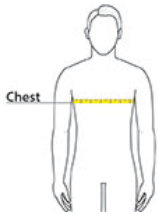

Sport-Tek[®] Youth PosiCharge[®] Competitor[™] Rev Tank.
YST551

PRODUCT MEASUREMENTS

	XS	S	M	L	XL
Body Length at Back	20 3/4	22 3/4	24 3/4	26 3/4	28 3/4
Chest	14	15 1/2	17	18	19 1/2
size	4	6-8	10-12	14-16	18-20

Body Length at Back: Measured from high point shoulder to finished hem at back.

Chest: Measured across the chest one inch below armhole when laid flat.

SIZE CHARTS

	XS	S	M	L	XL
Chest	22-24	25-27	28-30	30-32	32-34
Size	4/5	6/8	10/12	14/16	18/20

SPEC SHEET + MEASUREMENTS

Sport-Tek® Youth PosiCharge® Competitor™ Rev Tank.
YST551

HOW TO MEASURE

CHEST

Measure under the arm and around the fullest part of the chest with arms down, keeping tape horizontal.