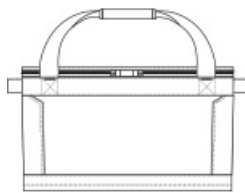

SPEC SHEET + MEASUREMENTS

OGIO® Gear Mid Cube. 90001

Product photo

Designed to maximize functionality, this sturdy cube offers ample storage or can pack flat for storage.

- 400D x 400D recycled RPET ballistic polyester
- Collapsible interior frame
- Removable lid for decoration
- Padded haul handle
- Metal O icon at front, OGIO logo at wrap handle
- Kissing zippers for additional locking opportunity
- Padded end handles
- Structured top and bottom
- Interior elastic loops for additional organization
- Interior mesh pockets, interior lined pockets
- Dimensions: 11"h x 17"w x 14.25"d
- Capacity: 2,532 cu. in./41.5 L
- Weight: 4 lbs./1.8 kg

Sketches

front

back

Note: Bags not intended for use by children 12 and under.

SPEC SHEET + MEASUREMENTS

OGIO® Gear Mid Cube. 90001

COLORS

Blacktop
PMS BLACK
C