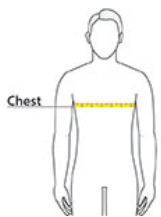

BELLA+CANVAS

BELLA+CANVAS® Unisex Jersey Long Sleeve Tee.
BC3501

PRODUCT MEASUREMENTS

	XS	S	M	L	XL	2XL	3XL
Body Length at Back	27	28	29	30	31	32	33
Chest	16 1/2	18	20	22	24	26	28

Body Length at Back: Measured from high point shoulder to finished hem at back.

Chest: Measured across the chest one inch below armhole when laid flat.

SIZE CHARTS

	XS	S	M	L	XL	2XL	3XL
Chest	31-34	34-37	38-41	42-45	46-49	50-53	54-57

HOW TO MEASURE

CHEST

Measure under the arm and around the fullest part of the chest with arms down, keeping tape horizontal.