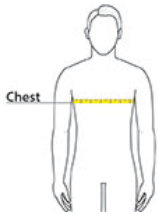

Sketches

front

back

SPEC SHEET + MEASUREMENTS

SPORT-TEK

Sport-Tek® Hooded Raglan Jacket. JST73

PRODUCT MEASUREMENTS

	XS	S	M	L	XL	2XL	3XL	4XL	5XL	6XL
Body Length at Back	26	27	28	29	30	31	31 1/2	32	32 1/2	33
Chest	21 1/2	23	24 1/2	26	27 1/2	29	31	33	35	37
Sleeve Length	34 5/8	35 1/4	35 7/8	36 1/2	37 1/4	38	38 3/4	39 1/2	40 3/4	41 1/2

Body Length at Back: Measured from high point shoulder to finished hem at back.

Chest: Measured across the chest one inch below armhole when laid flat.

Sleeve Length: Start at center of neck and measure down shoulder, down sleeve to hem.

SIZE CHARTS

	XS	S	M	L	XL	2XL	3XL	4XL	5XL	6XL	7XL	8XL	9XL	10XL
Chest	32-34	35-37	38-40	41-43	44-46	47-49	50-52	54-57	58-60	61-63	64-66	67-69	70-72	73-75

SPEC SHEET + MEASUREMENTS

Sport-Tek® Hooded Raglan Jacket. JST73

HOW TO MEASURE

CHEST

Measure under the arm and around the fullest part of the chest with arms down, keeping tape horizontal.

COLORS

Black
PMS BLACK
C

Forest Green
PMS 553C

Graphite
PMS 432C

Maroon
PMS 504C