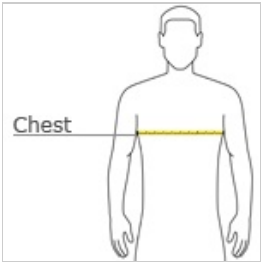

SPORT-TEK

**DISCONTINUED Sport-Tek® PosiCharge®
Baseball Jersey. ST205**

The ideal blend of a moisture-wicking, vintage look and state-of-the-art PosiCharge color protection.

- 4.4-ounce, 100% polyester pique with PosiCharge technology
- Tag-free label
- Curved hem

front

back

HOW TO MEASURE

CHEST WIDTH

Measure under the arm and around the fullest part of the chest with arms down, keeping tape horizontal.

COLOR INFORMATION