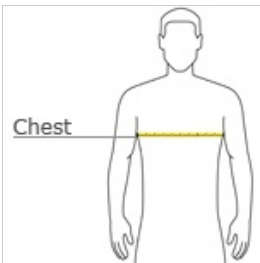

- 3.8-ounce, 100% polyester with PosiCharge technology
- Removable tag for comfort and relabeling
- Set-in sleeves

*Given the extreme heat required for sublimation, please consult with your decorator. It is highly recommended to sample test product by color before production.*

### HOW TO MEASURE

#### CHEST WIDTH

Measure under the arm and around the fullest part of the chest with arms down, keeping tape horizontal.