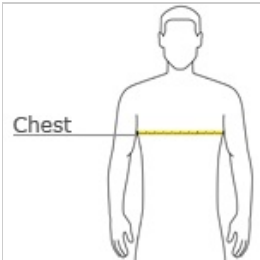

SPORT-TEK

DISCONTINUED Sport-Tek® Youth PosiCharge® Baseball Jersey. YST205

The ideal blend of a moisture-wicking, vintage look and state-of-the-art PosiCharge color protection.

- 4.4-ounce, 100% polyester pique with PosiCharge technology
- Tag-free label
- 3/4 raglan sleeves
- Curved hem

front

back

HOW TO MEASURE

CHEST WIDTH

Measure under the arm and around the fullest part of the chest with arms down, keeping tape horizontal.

COLOR INFORMATION