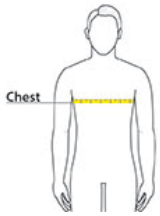

## PRODUCT MEASUREMENTS

	XS	S	M	L	XL
Body Length at Back	21	23	24	25	26
Chest	14 1/2	16 1/2	17 1/2	18 1/2	19 1/2
Set in Sleeve Length	7 1/4	8	8 1/4	8 1/2	8 3/4

**Body Length at Back:** Measured from high point shoulder to finished hem at back.

**Chest:** Measured across the chest one inch below armhole when laid flat.

**Set in Sleeve Length:** Measure from Center Back neck to shoulder point to sleeve hem.

## SIZE CHARTS

	XS	S	M	L	XL
Chest	27-28	29-32	33-34	35-36	37-38

## HOW TO MEASURE