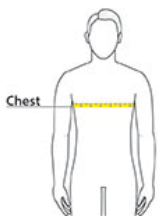

SPEC SHEET + MEASUREMENTS

SPORT-TEK

Sport-Tek® Sleeveless PosiCharge® Competitor™ Tee.
ST352

PRODUCT MEASUREMENTS

	XS	S	M	L	XL	2XL	3XL	4XL
Body Length at Back	26	27	28	29	30	31	31 1/2	32
Chest	18 1/2	20	21 1/2	23	24 1/2	26	28	30

Body Length at Back: Measured from high point shoulder to finished hem at back.

Chest: Measured across the chest one inch below armhole when laid flat.

SIZE CHARTS

	XS	S	M	L	XL	2XL	3XL	4XL
Chest	32-34	35-37	38-40	41-43	44-46	47-49	50-52	53-55

HOW TO MEASURE

CHEST

Measure under the arm and around the fullest part of the chest with arms down, keeping tape horizontal.