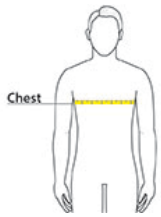

HOW TO MEASURE

CHEST

Measure under the arm and around the fullest part of the chest with arms down, keeping tape horizontal.

COLORS

Boulder
PMS BLACK
7C

Driftwood
PMS 401C

Gulf Teal
PMS 7699C

White