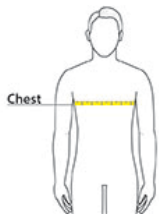

**Chest:** Measured across the chest one inch below armhole when laid flat.

**Sleeve Length from Center Back:** Measure from Center Back neck to shoulder point to sleeve hem.

**Body Length at Back:** Measured from high point shoulder to finished hem at back.

**Pocket Height:** Measure from top to bottom at center.

**Pocket Width:** Measure from side to side at top edge.

## SIZE CHARTS

	XS	S	M	L	XL	2XL	3XL	4XL
Chest	32-34	35-37	38-40	41-43	44-46	47-49	50-53	54-57
Pocket Height	5	5	5 1/4	5 1/4	5 1/4	5 1/4	5 1/4	5 1/2
Pocket Width	4 1/4	4 1/4	4 3/4	4 3/4	4 3/4	4 3/4	4 3/4	5 1/4

## HOW TO MEASURE