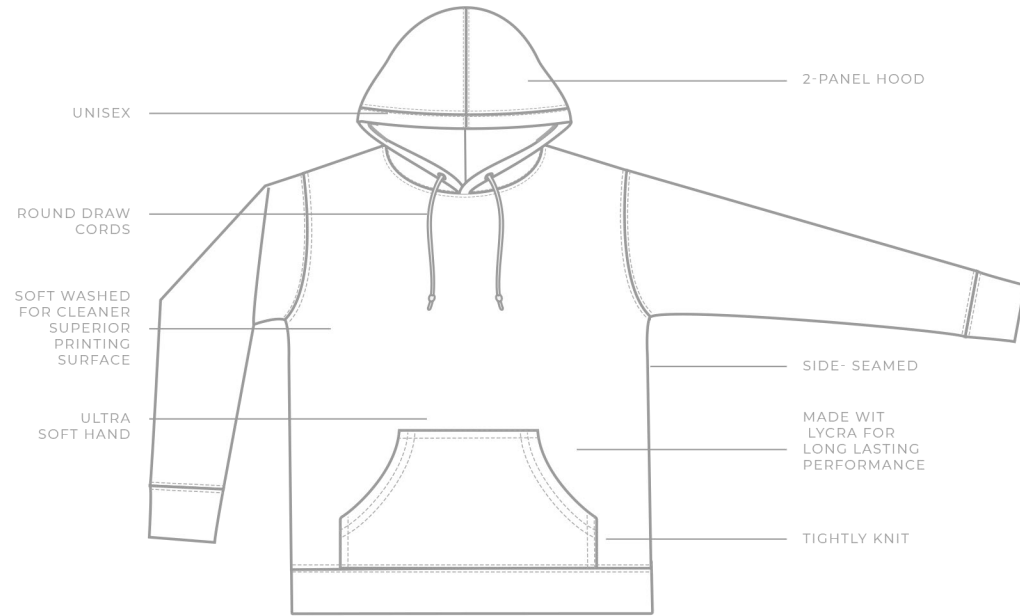

COTTON HERITAGE

PRODUCT SPECIFICATIONS

STYLE: Y2550

CATEGORY: YOUTH

NAME: YOUTH PULLOVER FLEECE

AVAILABLE COLORWAYS

FABRIC

- 7.0 oz.
- 65% cotton/35% polyester
- Heathers 60% cotton/40% polyester
- 3-end fleece

Detail	XS	S	M	L	XL	2XL	3XL	4XL	5XL	6XL
Chest Width		17	18	19	20					
Body Length		21	23	25	27					
Sleeve Length CBN		26.5	28.5	30.5	32.5					
Printable Area Chest Height		8.25	10	12	13.75					
Printable Area Sleeve Width (5 inches from Cuff Edge)		5.5	5.75	6	6.25					

tear
away
label