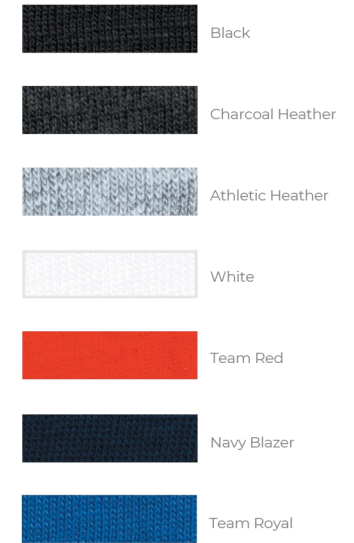

COTTON HERITAGE

PRODUCT SPECIFICATIONS

STYLE: Y2550

CATEGORY: YOUTH

NAME: YOUTH PULLOVER FLEECE

AVAILABLE COLORWAYS

FABRIC

- 7.0 oz.
- 65% cotton/35% polyester
- Heathers 60% cotton/40% polyester
- 3-end fleece

Detail	XS	S	M	L	XL	2XL	3XL	4XL	5XL	6XL
Chest Width		17	18	19	20					
Body Length		21	23	25	27					
Sleeve Length CBN		26.5	28.5	30.5	32.5					
Printable Area Chest Height		8.25	10	12	13.75					
Printable Area Sleeve Width (5 inches from Cuff Edge)		5.5	5.75	6	6.25					

tear
away
label